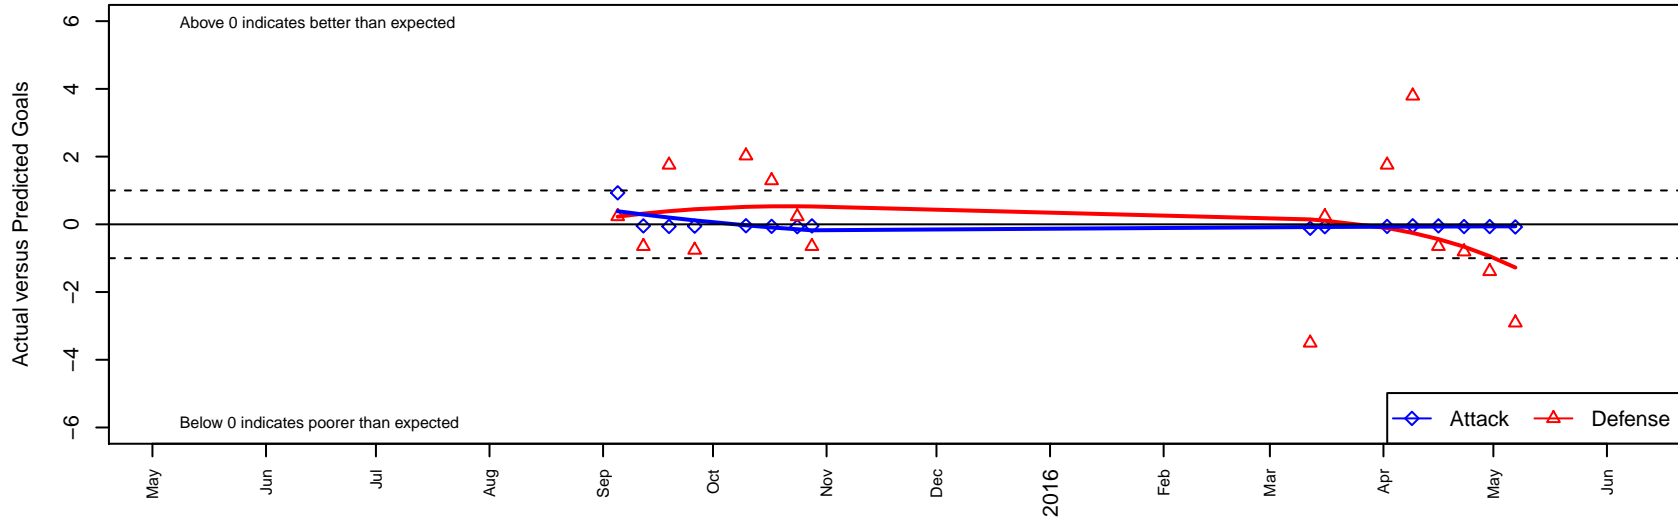

# Valley Soccer Club B02

, ID  
 B02 total strength=-134  
 attack=0.01 defense=0.16  
 fall league = Idaho D3 B U13  
 spr league = Spr Idaho D3 B U13

alt names used:  
 VALLEY SOCCER CLUB  
 VALLEY SOCCER CLUB

Venues played:  
 2015 Idaho D3 B U13  
 2015 Spr Idaho D3 B U13

**Valley Soccer Club B02**  
 Dots are actual minus expected GF (blue circles) and GA (red triangles).  
 Blue line is smoothed change in attack strength. Red is smoothed change in defense strength.

**attack and defense variance (black dot)  
relative to other teams  
and top 10 in region**

**attack and defense rating  
relative to others at age  
and all opponents in last 13 months**

**Performance relative to 13 month average**