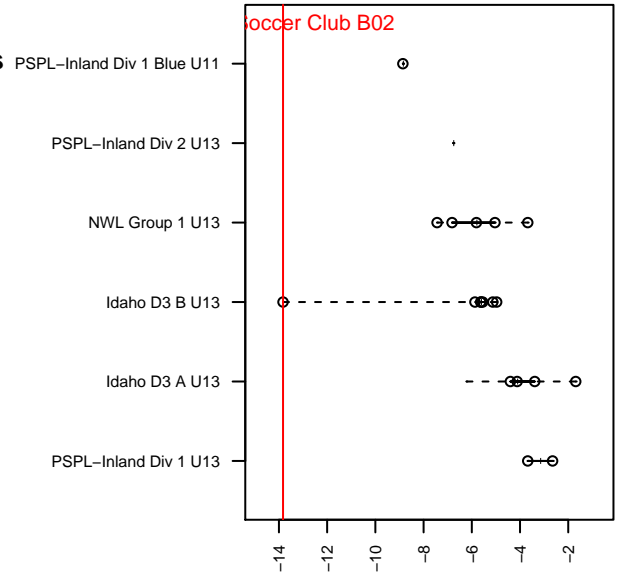

# Valley Soccer Club B02

, ID  
 B02 total strength=-134  
 attack=0.01 defense=0.16  
 fall league = Idaho D3 B U13  
 spr league = Spr Idaho D3 B U13

alt names used:  
 VALLEY SOCCER CLUB  
 VALLEY SOCCER CLUB

Venues played:  
 2015 Idaho D3 B U13  
 2015 Spr Idaho D3 B U13

**Valley Soccer Club B02**  
 Dots are actual minus expected GF (blue circles) and GA (red triangles).  
 Blue line is smoothed change in attack strength. Red is smoothed change in defense strength.

**attack and defense variance (black dot)  
relative to other teams  
and top 10 in region**

**attack and defense rating  
relative to others at age  
and all opponents in last 13 months**

**Performance relative to 13 month average**